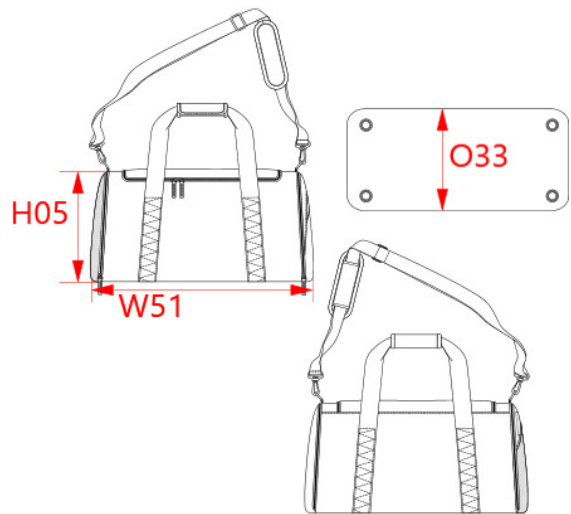

Mesh : Mesh 85 For pocket, on top of one one lateral zip pocket. 100%polyester

Lining : Polyester 210D PU backing - 75 As lining or lateral pockets + back side of handles pad shape. 100%polyester

Padding : Special PAD for shoulder & shoulder straps of backpacks 6mm thicknes. On inside of shoulder pad + handles pad.

**TECHNICAL DETAIL :**

PVC backing

**ARTICLE WEIGHT :**

840 gr/pc

DESCRIPTION	
<b>Français :</b>	Sac de sport 62cm
<b>English :</b>	Large sized team sports bag
<b>Nederlands :</b>	Large sized team sports bag
<b>Deutsch :</b>	Grobe vereins sport-tasche 62cm
<b>Español :</b>	Bolsa deportiva de equipos 62cm
<b>Italiano :</b>	Borsa sport 62cm
<b>Português :</b>	Saco de desporto

COLORS	PANTONE SERIGRAPHIE
Black / White / Light Grey	Black / White / 2331C
Red / White / Light Grey	1795C / White / 2331C
Royal blue / White / LightGrey	287C / White / 2331C

MEASUREMENT	
Description	U
<b>H05</b> Hauteur totale / Total height	30
<b>W51</b> Total width	61
<b>O33</b> Deep of bottom part	27

PACKING	
Box	15 pcs / box U => L:65cm W:36cm H:43cm GW:13,6kg NW:12,6kg