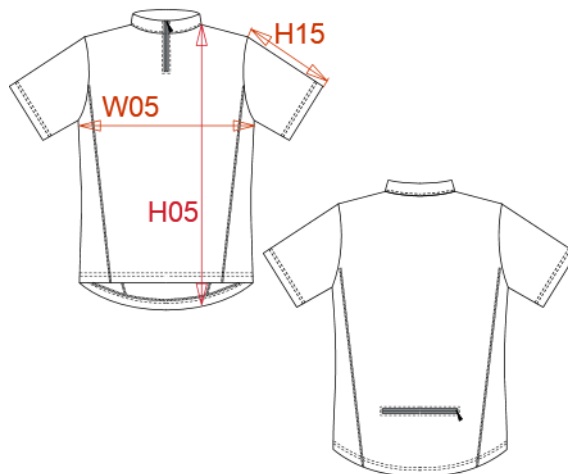

PROACT.®

REFERENCE : PA469

SIZES : XS_S_M_L_XL_XXL

COMPOSITION :

Main fabric : Polyester birdseye - 160 100%polyester

WEIGHT :

Main fabric : 160 gsm

TECHNICAL DETAIL :

Quick dry fabric

ARTICLE WEIGHT :

180gr/pc

| DESCRIPTION | | | | | | | | COLORS | PANTONE SERIGRAPHIE |
|---|--|----|----|----|----|-----|--|--------|------------------------|
| Français : T-shirt cycliste femme English : Ladies' bike T-shirt Nederlands : Dames biking sportshirt Deutsch : Radler damen T-shirt Español : Camiseta ciclista para mujer Italiano : T-shirt donna bike Português : T-shirt de senhora de ciclismo | | | | | | | | White | White |
| MEASUREMENT | | | | | | | | | |
| Description | XS | S | M | L | XL | XXL | | | |
| W05 (L) 1/2 largeur poitrine à 1.5cm de l'emmanchure / 1/2 chest width at 1.5cm below armhole | 41 | 44 | 47 | 50 | 53 | 56 | | | |
| CARE LABEL | | | | | | | | | |
| | | | | | | | | | |
| PACKING | | | | | | | | | |
| Box | 50 pcs / box XS => L:48cm W:35cm H:26cm GW:5.60kg NW:3.90kg S => L:48cm W:35cm H:26cm GW:6.00kg NW:4.30kg M => L:50cm W:36cm H:26cm GW:6.20kg NW:4.50kg L => L:50cm W:36cm H:26cm GW:6.40kg NW:4.70kg XL => L:55cm W:39cm H:26cm GW:6.60kg NW:4.90kg XXL => L:55cm W:39cm H:26cm GW:6.90kg NW:5.20kg | | | | | | | | |