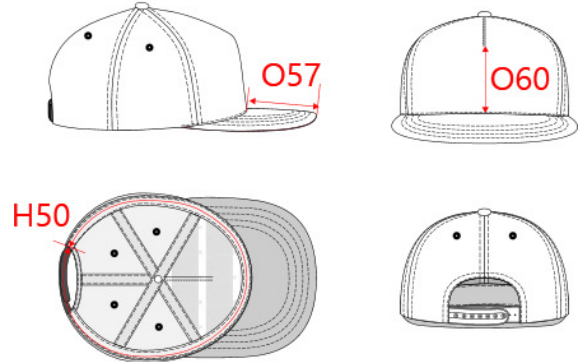

REFERENCE : KP147

SIZES : U

COMPOSITION :

Main fabric : Cotton twill - 260 For the crown. 100%cotton

Main fabric : Cotton twill - 260 For the recovered peak. 100% cotton

Main fabric : Cotton twill - 260 For the inner sweatband around the head. 100%cotton

Lining : Double color Cotton / Polyester Oxford · 290 As inner reinforcement of the front part of the crown. 50%cotton / 50% polyester

Material 2 : Rubber quality As inner structure of the peak. 100% rubber

Foam : PU foaming slow rebound sponge Behind the inner sweatband. MDI

Foam : PU quality Behind the inner sweatband. 100% polyurethane

ARTICLE WEIGHT :

78 gr/pc

DESCRIPTION
Français : Casquette enfant snapback - 5 panneaux
English : Kids snapback cap - 5 panels
Nederlands : Snapback kinderpel - 5 panelen
Deutsch : 5 panel kinder snapbackkappe
Español : Gorra snapback para niño - 5 paneles
Italiano : Cappellino bambino snapback - 5 pannelli
Português : Boné criança snapback - 5 painéis

COLORS	PANTONE SERIGRAPHIE
Black	Black
Dark grey / Light grey	432C / 401C
White	White
Royal blue / Red	287C / 200C
Red	200C

MEASUREMENT	
Description	U
H50 Tour de tête / Head measurement	53
O57 Deep of the peak on baseball cap	5,60
O60 Front part print height	8,50