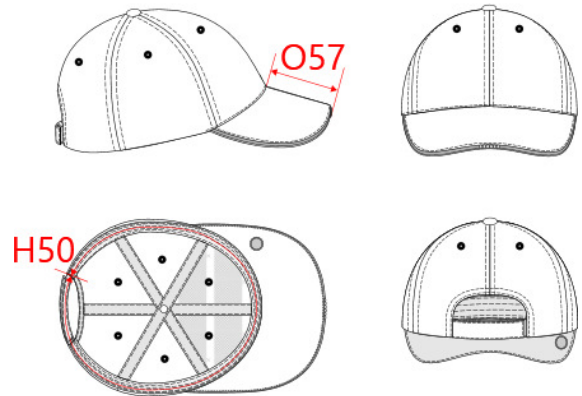

REFERENCE : KP131

SIZES :

COMPOSITION :

Main fabric : Brushed cotton twill 250 100%cotton
 Main fabric : Brushed cotton twill 250 For contrasted sandwich visor 100%cotton

Material 6 : Rubber quality Curved peak.
 For the structure of the peak. 100%PP

Material 8 : PP plastic quality For the box that contains the batteries, behind the inner sweatband. 100%polypropylene

ARTICLE WEIGHT :

90gr/pc

DESCRIPTION
Français : Casquette avec Leds incorporées - 6 panneaux
English : Led light cap - 6 panels
Nederlands : Pet met LED - verlichting - 6 panelen
Deutsch : 6 panel kappe mit integrierten Led-leuchten
Español : Gorra con diodos LED - 6 paneles
Italiano : CAPPELLINO 6 PANNELLI CON LUCI A LED
Português : Boné com led - 6 painéis

COLORS	PANTONE SERIGRAPHIE
Black / Light grey	Black / 401C

MEASUREMENT	
Description	U
H50 Tour de tête / Head measurement	58
O57 Deep of the peak on baseball cap	7

CARE LABEL

PACKING	
Box	100 pcs / box U => L:51cm W:45cm H:36cm GW:9.5kg NW:7.5kg