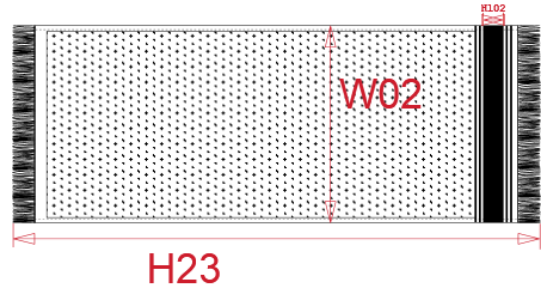

KARIBAN

REFERENCE : K128

SIZES : U

COMPOSITION :

Main fabric : Terry 340 Double side:

Front side in woven fabric

Reverse side in Terry 100% cotton

WEIGHT :

Main fabric : 340gsm

TECHNICAL DETAIL :

Fouta towel One side woven/One side terry

ARTICLE WEIGHT :

605 gr/pc

DESCRIPTION
Français : Serviette fouta
English : Fouta towel
Nederlands : Fouta handdoek
Deutsch : FOUTA HANDTUCH
Español : Toalla de baño fouta
Italiano : ASCIUGAMANO IN SPUGNA
Português : Toalha tunisina

COLORS	PANTONE SERIGRAPHIE
Natural / Chocolate	Warm gray 1C / 439C
Turquoise / White	632C / White
Navy / White	534C / White

MEASUREMENT	
Description	U
H23 Longueur serviette franges incluses/ Towel length included fringes	180
W02 Largeur serviette / Towel width	100
H102 height of the inner band	4

CARE LABEL

PACKING	
Box	20 pcs / box U => L:40cm W:60cm H:40cm GW:14.40kg NW:13.00kg