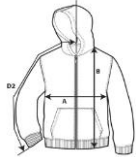

GILDAN®

18600B

Heavy Blend Youth Full Zip Hooded Sweatshirt

DETAILS

Weight
Content
Features

271.0 G/SqM
50% Cotton, 50% Polyester
Air jet yarn = softer feel and reduced pilling
Unlined hood
Tear away label
Body colour matched Plastic Zipper
Overlapped fabric across zipper allows full front printing
Pouch pockets
Twin needle stitching at shoulder, armhole, neck, waistband and cuffs
1 x 1 rib with spandex
Quarter-turned to eliminate centre crease
CPSIA Tracking Label Compliant

Sizes
Case Packs
Colours
SKU's

XS-XL 24 PIECES
6
30

SPECIFICATIONS

Centimeters	Tol-	Tol+	XS	S	M	L	XL
Chest (A)	2.540	2.540	38.735	41.275	43.815	46.355	48.895
Length from HPS (B)	2.540	2.540	51.435	55.245	58.420	62.230	66.040
Sleeve length (centre back) (D2)	2.540	2.540	59.690	67.310	70.485	76.835	83.820
Inches	Tol-	Tol+	XS	S	M	L	XL
Chest (A)	1.000	1.000	15.250	16.250	17.250	18.250	19.250
Length from HPS (B)	1.000	1.000	20.250	21.750	23.000	24.500	26.000
Sleeve length (centre back) (D2)	1.000	1.000	23.500	26.500	27.750	30.250	33.000